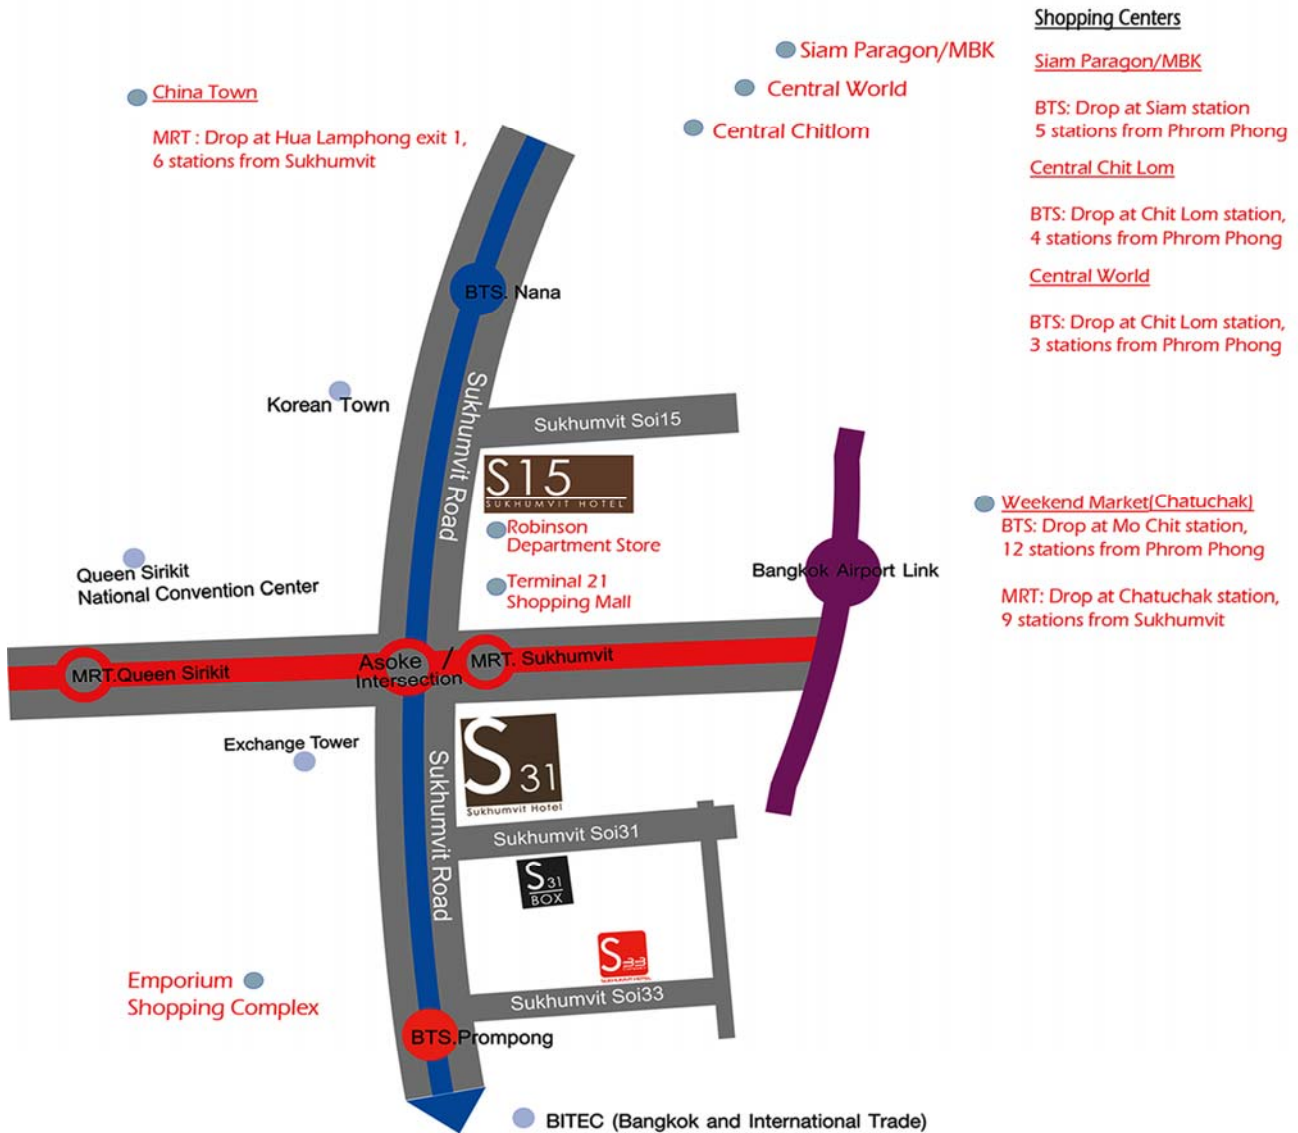

Accommodation Hotels and Places of Attractions

.To S31 Hotel by BTS, drop at Prom phong station exit 5